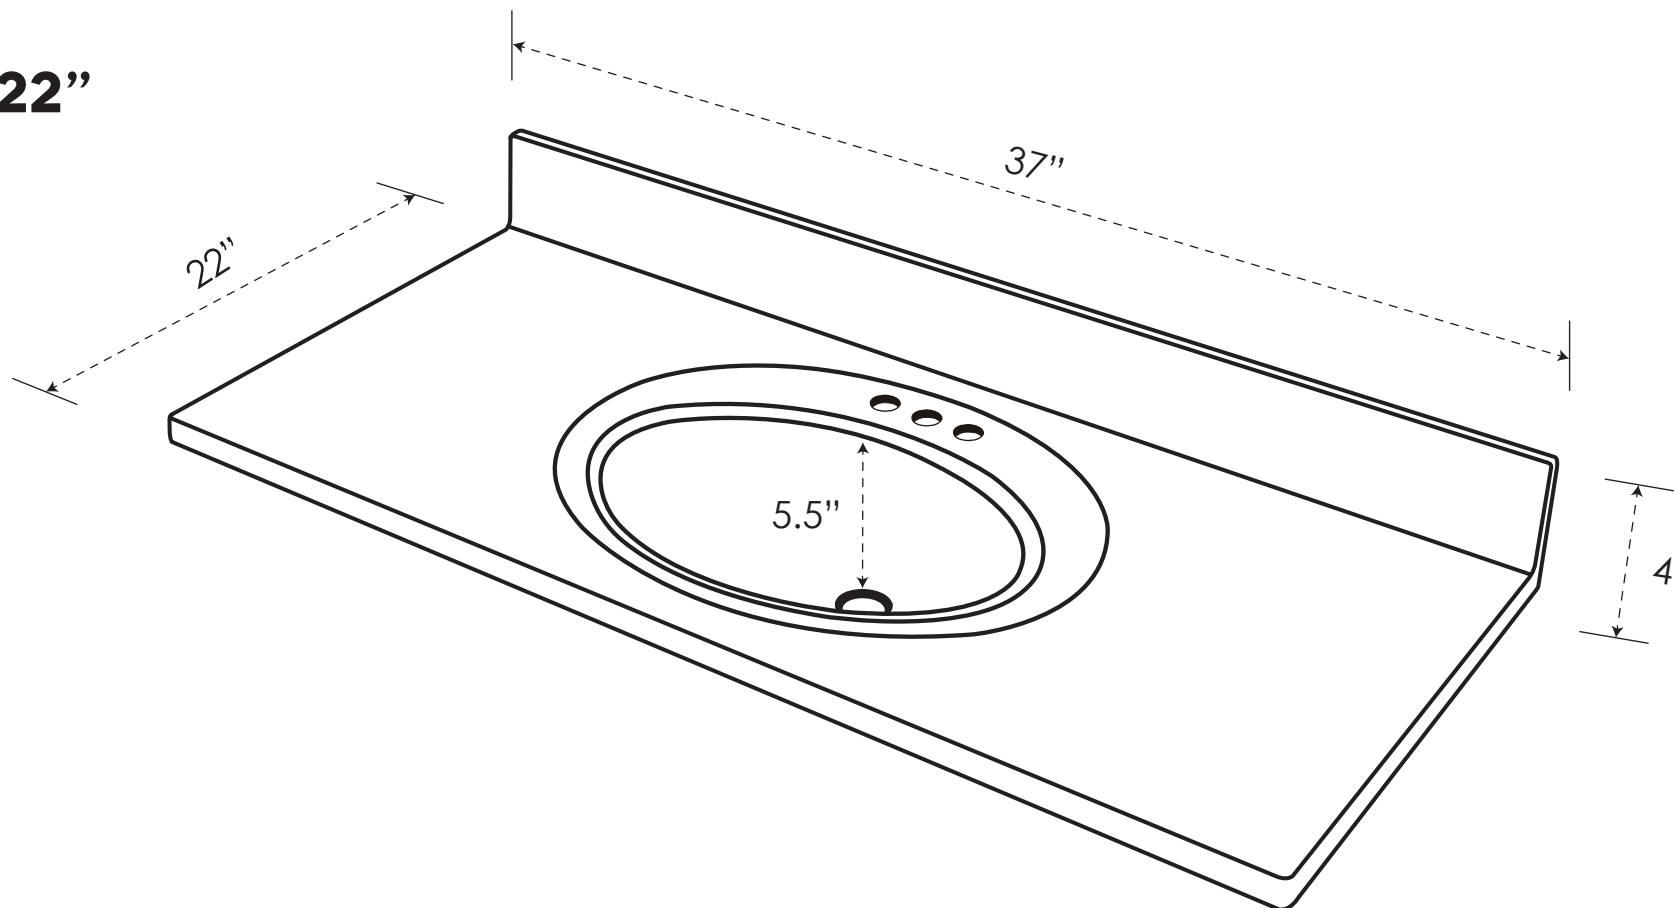

# SINK TOP

**37" X 22"**

*ATTENTION! Dimensions may vary by up to 3/8". It is highly recommended to pull all dimensions of actual model for installation and measuring purposes.*

**MODEL #MT3722W**